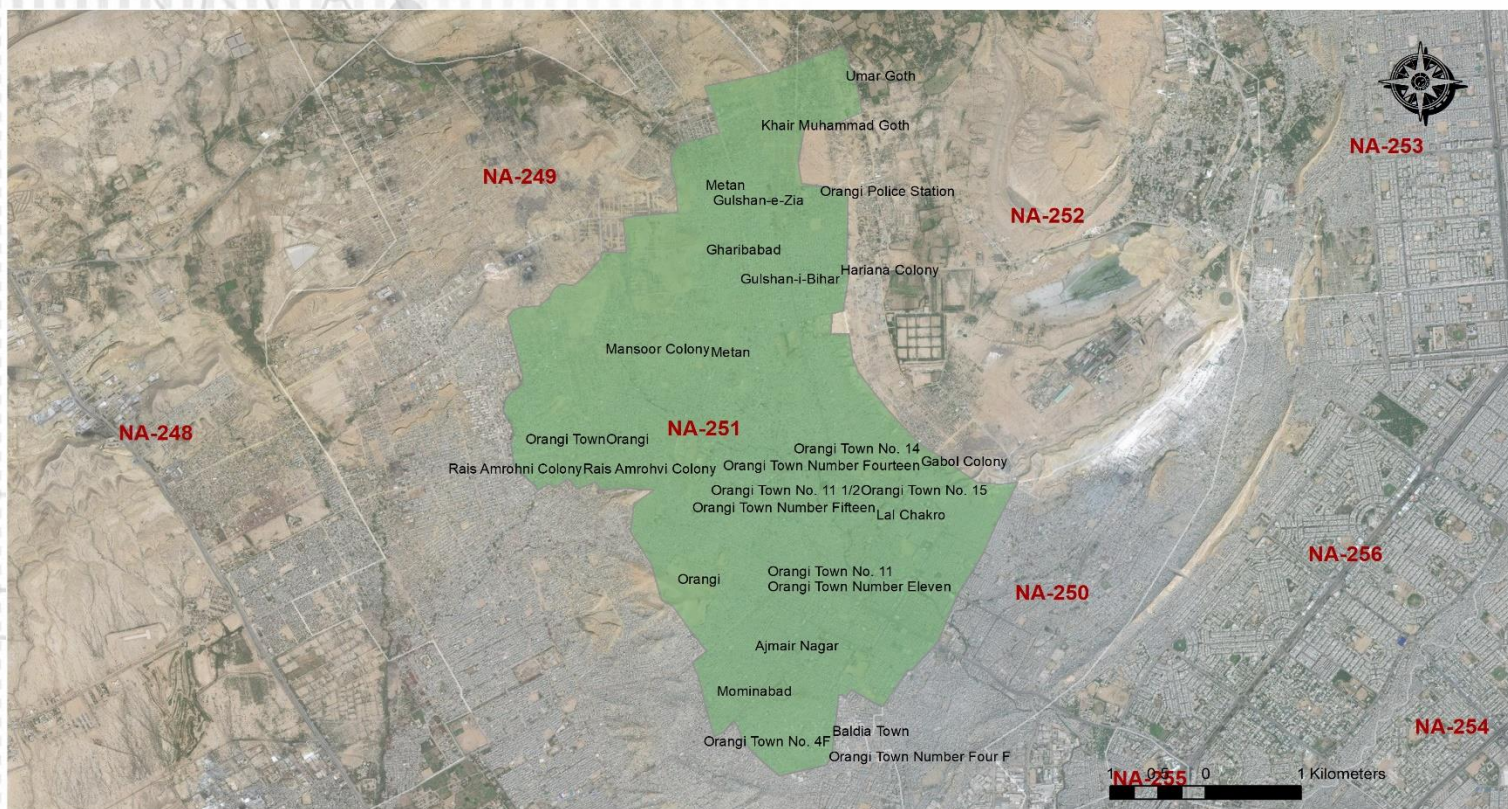

CONSTITUENCY PROFILE

NA-251 KARACHI WEST-IV

SINDH

CONSTITUENCY
POPULATION

766,724

VOTER STATISTICS

Male

203,836

Female

152,500

Total

356,336

47%

of the total population
are registered as voters

POLLING STATIONS

89

Male

58

Female

137

Combined

284

Total

Number of polling stations where
registered voters exceed 1,200

AVERAGE VOTER
AT POLLING STATION

1,255

AVERAGE VOTER
AT POLLING BOOTH

405

LIST OF CONTESTING CANDIDATES

#	Name	Name of Political Party
1	Iqra Muzzammal	Allah-o-Akbar Tehreek
2	Asif Salem	Independent
3	Ziarat Khan	Independent
4	Sohail Khan	All Pakistan Muslim League
5	Syed Amin Ul Haque	Muttahidda Qaumi Movement
6	Syed Shahid Iqbal	Independent
7	Fahad Shafiq	Pakistan Muslim League (Nawaz)
8	Muhammad Aslam	Pakistan Tehreek-e-Insaf
9	Muhammad Jamil Zia	Pakistan Peoples Party Parliamentarians
10	Mohammad Laeeque Khan	Muttahidda Majlis-e-Amal Pakistan
11	Mohammad Mumtaz Hussain Ansari	Tehreek-e-Labaik Pakistan
12	Muhammad Nehal Malik	Pak Sarzameen Party
13	Naeem Ullah	Pakistan Muslim Alliance